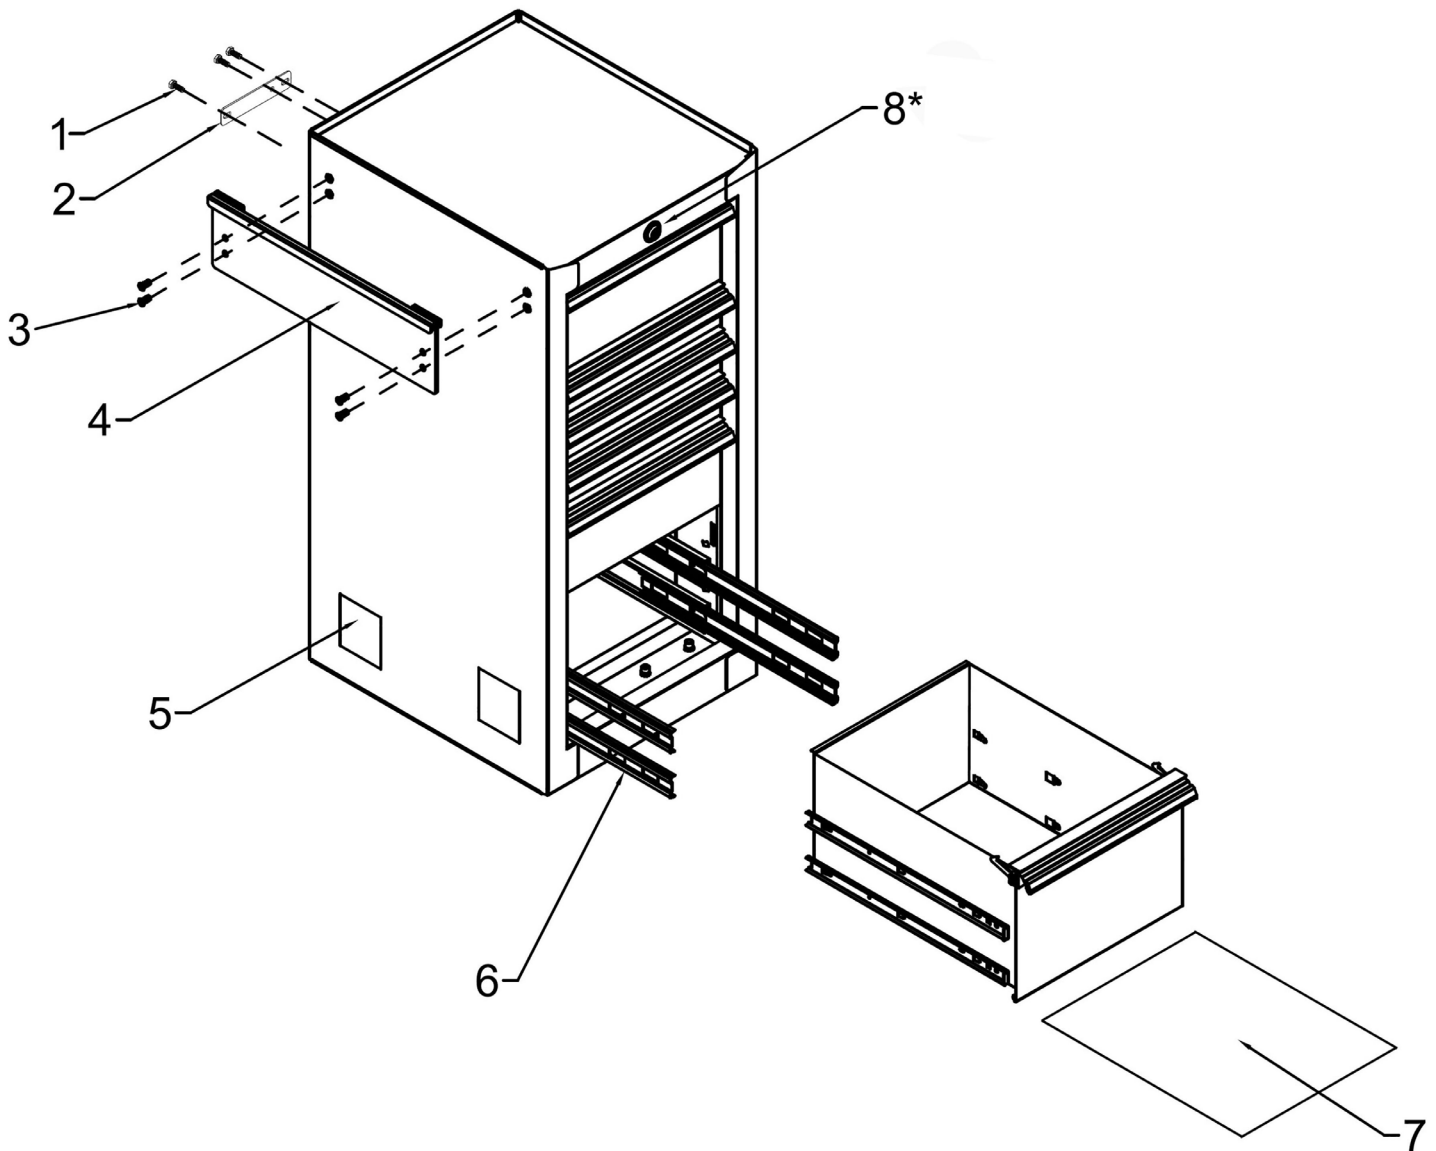

Parts Information:  
**Premier™ Heavy-Duty Hang-On Locker 6  
 Drawer**  
**Model No: PTB40506.V2**

Item	Part No.	Description
1	SS616.S	Hex Head Set Screw M6 x 16mm Zinc
2	PTB-236365	Connecting Piece
3	MSC616.S	Csk Phillips Machine Screw M6 x 16mm Zinc
4	PTB-108813	Hanging Bar
5	PTB-600100	Protection Pad
6	PTB-300022	Bearing Slide, Left
--	PTB-300023	Bearing Slide, Right
7	PTB-550318	Drawer Liner
8*	PTB-304007	Lock and Key (Number 1201) - <b>See Below for Other Options</b>

Item	Part No.	Description
		Part No.8 - <b>Other Options Available</b>
*	PTB-304007A	Lock and Key (Number 1202)
*	PTB-304007B	Lock and Key (Number 1203)
*	PTB-304007C	Lock and Key (Number 1204)
*	PTB-304007-K1201	Spare Key (Key Number: 1201)
*	PTB-304007-K1202	Spare Key (Key Number: 1202)
*	PTB-304007-K1203	Spare Key (Key Number: 1203)
*	PTB-304007-K1204	Spare Key (Key Number: 1204)